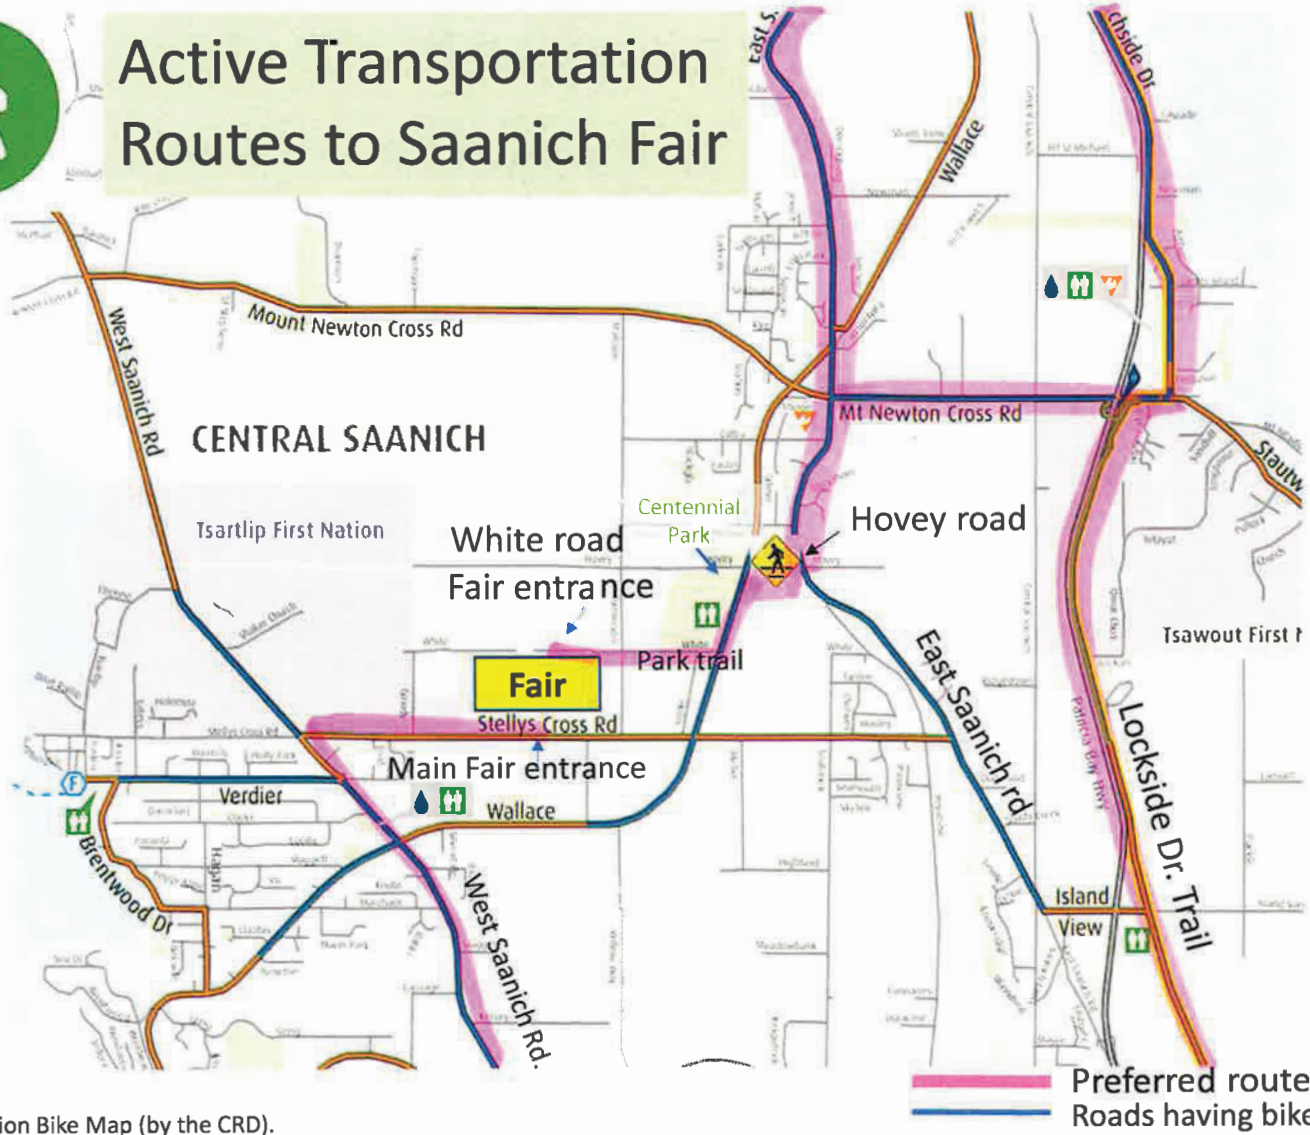

# Active Transportation Routes to Saanich Fair

Note: not all routes have multi-use pathways. Please follow local signage.

North to Sidney

Approx. walk time = 20 min.

South To Victoria

Map adapted from Capital Region Bike Map (by the CRD).